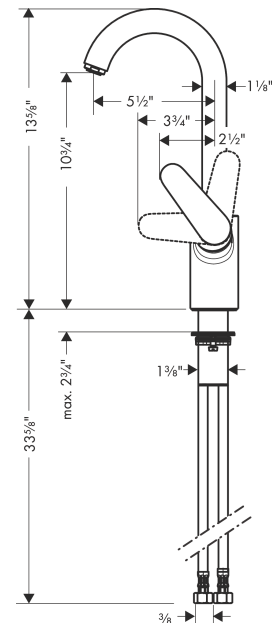

**Focus**

**Bar Faucet, 1.5 GPM**

Finishes : **chrome** Part no. : **04507001**

**Description**

**Features**

- Projection: 140 mm
- Swivel range 150°
- Aerated spray
- Deck mounted
- Flow: 1.5 GPM (5.7 L/Min)
- Ceramic cartridge
- 3/8" connections

**Item details**

List Price \$ 417.00

**Technology**

**Compliance**

**Product image**

**Scale drawing**

**Focus**

**Bar Faucet, 1.5 GPM**

Finishes : **chrome** Part no. : **04507001**

**Exploded drawing**

Year of production: >10/18

**Focus****Bar Faucet, 1.5 GPM**Finishes : **chrome** Part no. : **04507001****Spare parts list**

Year of production: &gt;10/18

Pos.	Description	Part no.	Price	PU
1	handle	98460000	-	1
2	screw cover	96338000	-	1
3	flange	95498000	-	1
4	nut	97209000	-	1
5	cartridge, assy	92730000	-	1
6	locking screw for handle	95140000	-	1
7	seal	95008000	-	1
8	sealing set	92646000	-	1
9	screw	97662000	-	1
10	axialring	97558000	-	1
11	fixing set (Ø 34)	95049000	-	1
12	connection hose 35½" M8x0,75 3/8"	96316001	-	1
13	aerator M24x1 (5 l/min)	88744000	-	1