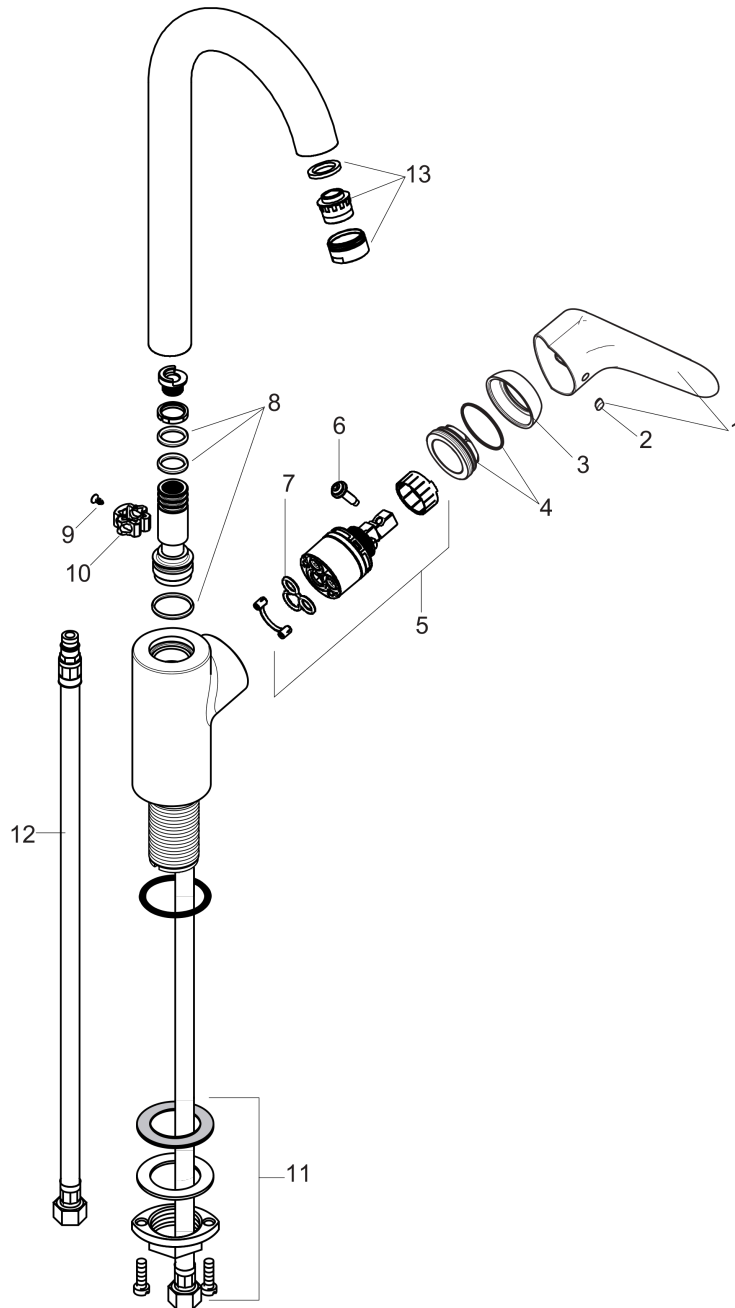

**Focus**

**Bar Faucet, 1.5 GPM**

Finishes : **chrome** Part no. : **04507001**

**Description**

**Features**

- Projection: 140 mm
- Swivel range 150°
- Aerated spray
- Deck mounted
- Flow: 1.5 GPM (5.7 L/Min)
- Ceramic cartridge
- 3/8" connections

**Item details**

List Price \$ 417.00

**Technology**

**Compliance**

**Product image**

**Scale drawing**

**Focus**

**Bar Faucet, 1.5 GPM**

Finishes : **chrome** Part no. : **04507001**

**Exploded drawing**

Year of production: >10/18

**Focus****Bar Faucet, 1.5 GPM**Finishes : **chrome** Part no. : **04507001****Spare parts list**

Year of production: &gt;10/18

Pos.	Description	Part no.	Price	PU
1	handle	98460000	-	1
2	screw cover	96338000	-	1
3	flange	95498000	-	1
4	nut	97209000	-	1
5	cartridge, assy	92730000	-	1
6	locking screw for handle	95140000	-	1
7	seal	95008000	-	1
8	sealing set	92646000	-	1
9	screw	97662000	-	1
10	axialring	97558000	-	1
11	fixing set (Ø 34)	95049000	-	1
12	connection hose 35½" M8x0,75 3/8"	96316001	-	1
13	aerator M24x1 (5 l/min)	88744000	-	1